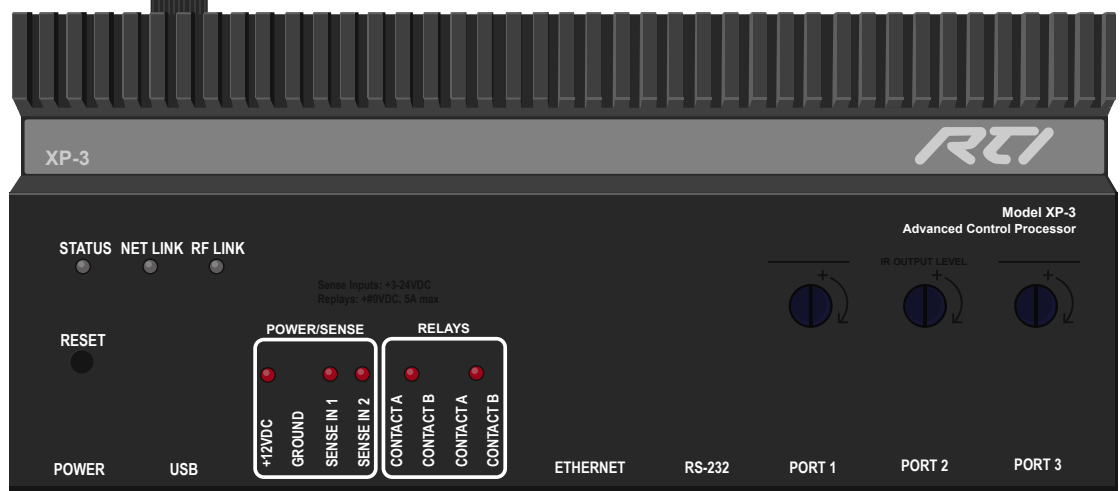

# XP-3 Advanced Control Processor

Audio Amplifier/Mixer

Wireless Microphone

Projection Screen

RCM-4  
Relay Control Module

Projection Screen

KA8  
Touchpanel

Network Switch

Projectors

VHR-1x  
HDBaseT  
Receiver

VHD-4x  
HDBaseT Video  
Matrix Switcher

VWS-2IT  
HDBaseT Wall Plate  
Transmitter