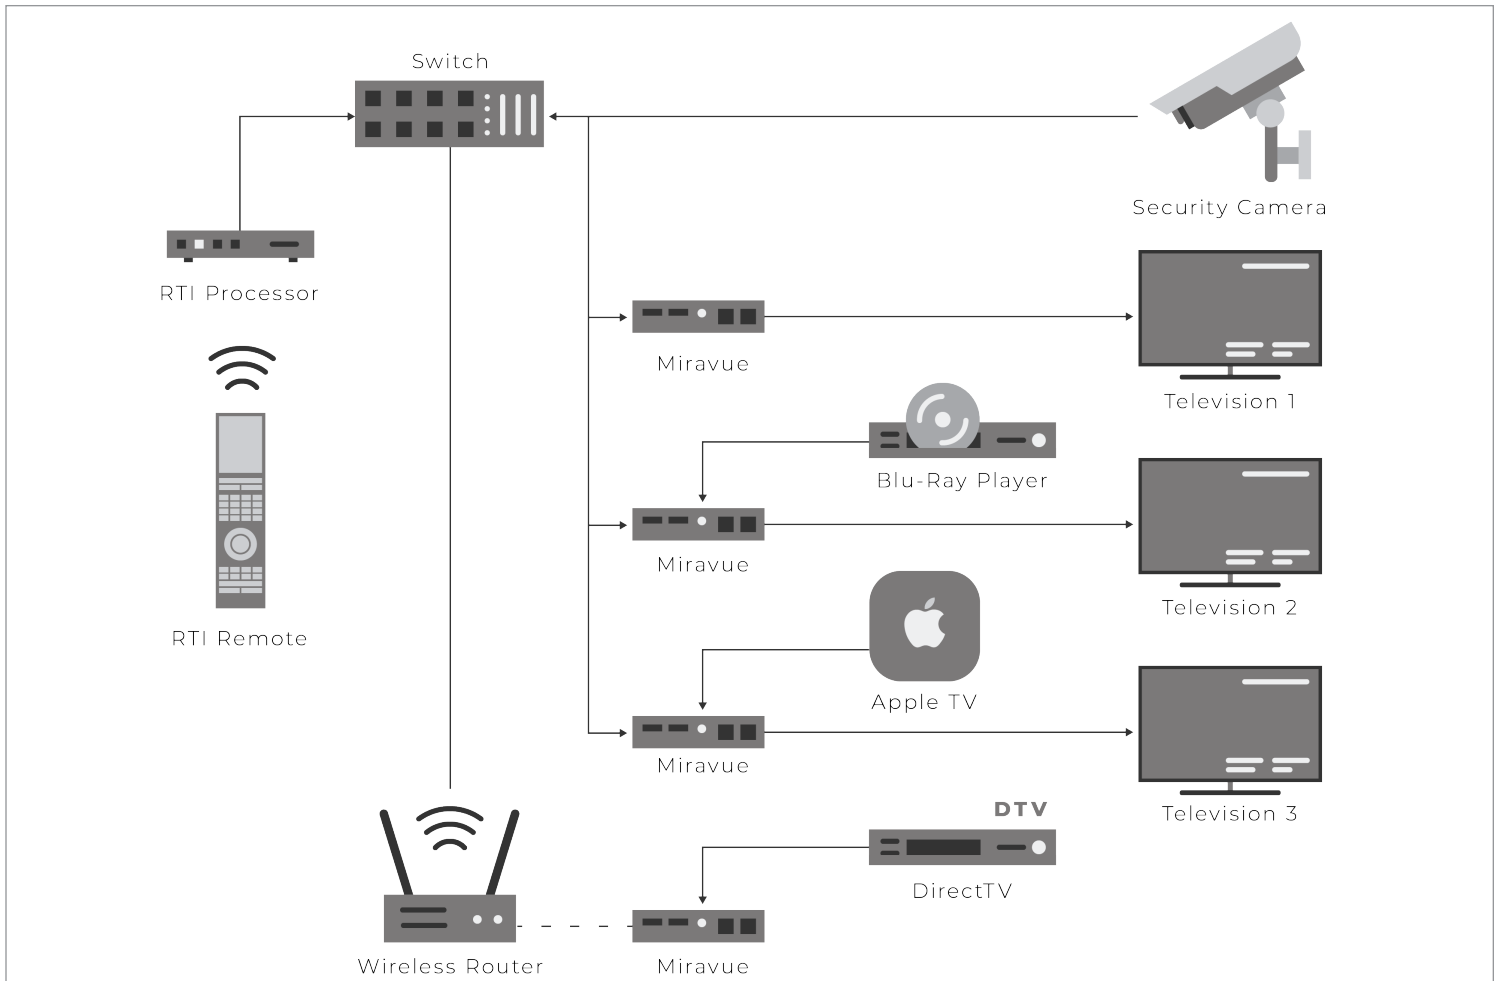

Specifications

Power Supply (included).....Power adapter 5V, 2.4A or via PoE 802.3af
Dimensions WxHxD.....5in(127mm) x 1.27in(32mm) x 3.8in(97mm)
Weight 6.03oz (180g)
Mounting.....Surface / Wall mount / Behind TV
Operating Temperature..... C 0 to +40 degrees F +32 to +104 degrees
Operating Humidity.....5% to 95% Non-condensing
Video Input ..... One, HDMI
Ethernet Ports ..... Two, RJ45 (10/100, 1 PoE, 1 Ethernet)
Wireless Ethernet..... 2.4GHz and 5Ghz a/g/b/n
Video Output..... One, HDMI
Audio Output..... One, Stereo Audio, 3.5mm
Control Signal Output.....One, IR, 3.5mm jack
.....One, RS-232, 3.5mm 3pos
.....TCP/IP, RJ45

Compliance..... HDMI / HDCP 1.x and 2.x
Supported Video Resolutions 480i, 480p, 576i, 576p, 720p/50,
.....720p/60, 1080i/25, 1080i/30,
..... 1080p/24, 1080p/25, 1080p/30,
..... 1080p/50, 1080p/60
Video Codecs ..... H.264 BP/MP/HP, VC-1 SP/MP/AP, MPEG-1/2,
..... MPEG-4 SP/ASP, H.263P3, DivX, XviD,
..... VP8, MVC, Theora, AVS, RV-8/9/10
Max. Sources / Displays ..... Unlimited
..... One Video Source simultaneously
..... to up to 32 Displays (HDCP Limitation)
Audio Formats ..... Stereo, Dolby Digital 5.1
Control Options (VIP-1) ..... IR, RS232, TCP/IP
..... CEC with OSD
Warranty ..... Three Years (Parts & Labor)

All features and specifications subject to change without notice

Remote Technologies Incorporated
5775 12th Avenue East, Suite 180, Shakopee, MN 55379
PH: (952) 253-3100 • Website: www.rticorp.com

RTI
It's Under Control®