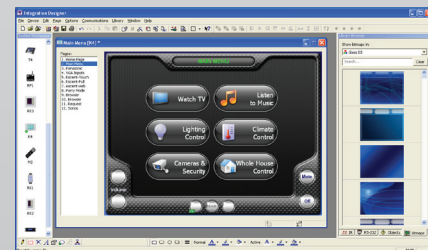

Integration Designer® Programming Software